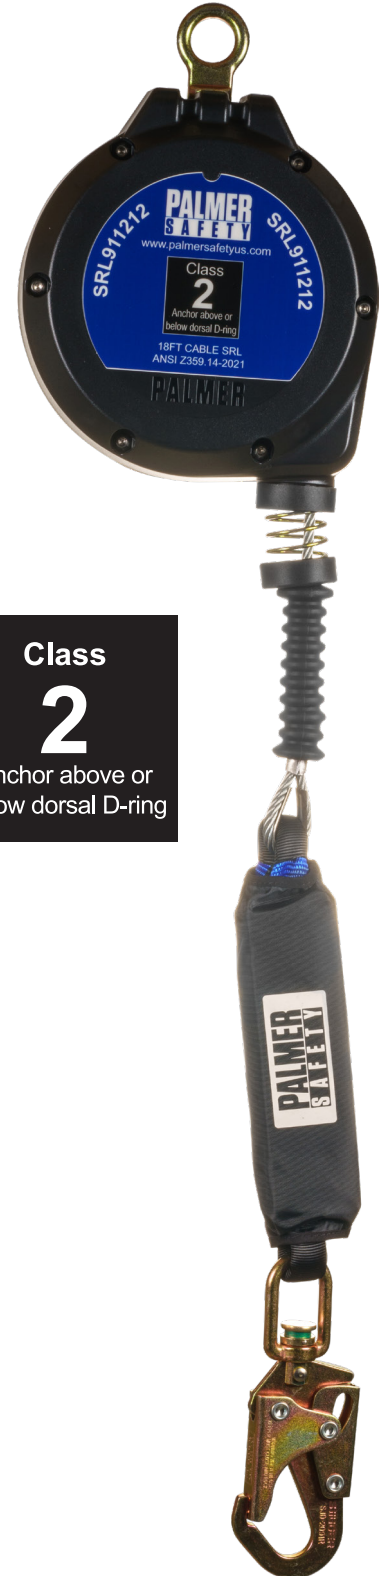

PN: SRL911212

• Fall Protection • Competent Training • Netting • PPE

Phone: (504) 733-1808
Fax: (504) 733-2996
PalmerSafetyUS.com

TECHNICAL SPECIFICATIONS

BEAST EDGE™ Series 18' Leading Edge SRL with 3/4" Load Indicating Hook

BEAST EDGE™ 18 ft. leading edge retractable galvanized cable, swivel top composite housing, 3/4" load indicating hook, 1/2" carabiner included. Black housing. Min breaking strength 3000 lbs. Meets or exceeds ANSI Z359.14-2021 Class 2.

Class
2
Anchor above or below dorsal D-ring

- PHYSICAL PARAMETERS:**
- Composite housing
 - Galvanized steel wire rope
 - For sharp edge application

LENGTH: 18 ft.

CABLE: Material: Galvanized steel wire rope