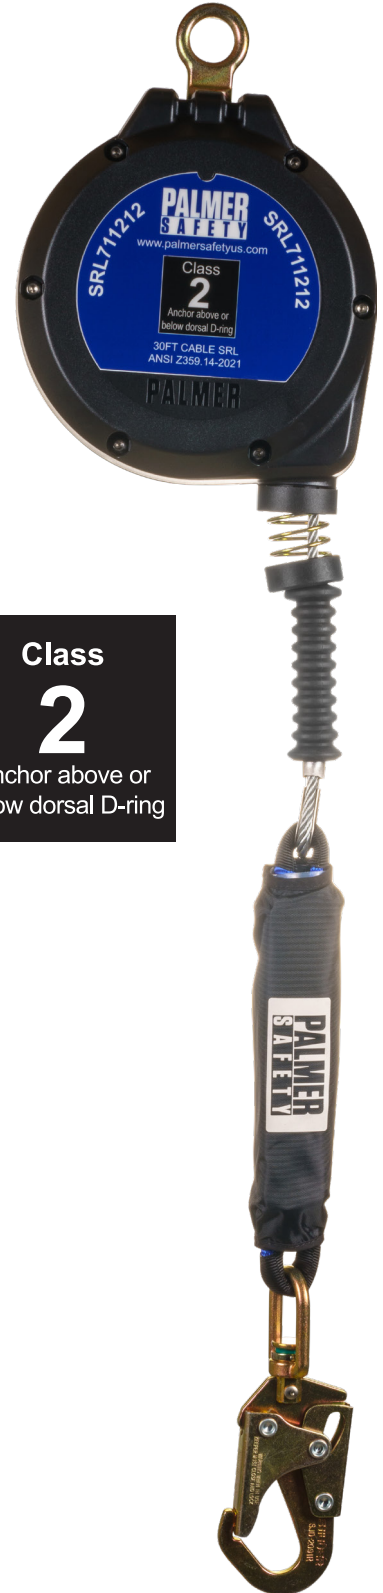

PN: SRL711212

• Fall Protection • Competent Training • Netting • PPE

Phone: (504) 733-1808
Fax: (504) 733-2996
PalmerSafetyUS.com

TECHNICAL SPECIFICATIONS

BEAST EDGE™ Series 30' Leading Edge SRL with 3/4" Load Indicating Hook

BEAST EDGE™ 30 ft. leading edge retractable galvanized cable, swivel top composite housing, 3/4" load indicating hook, 1/2" carabiner included. Black housing. Min breaking strength 3000 lbs. Meets or exceeds ANSI Z359.14-2021 Class 2.

Class 2
Anchor above or below dorsal D-ring

PHYSICAL PARAMETERS:

- Composite housing
- Galvanized steel wire rope
- For sharp edge application

LENGTH: 30 ft.

CABLE: Material: Galvanized steel wire rope

WEBBING: Material: Polyester