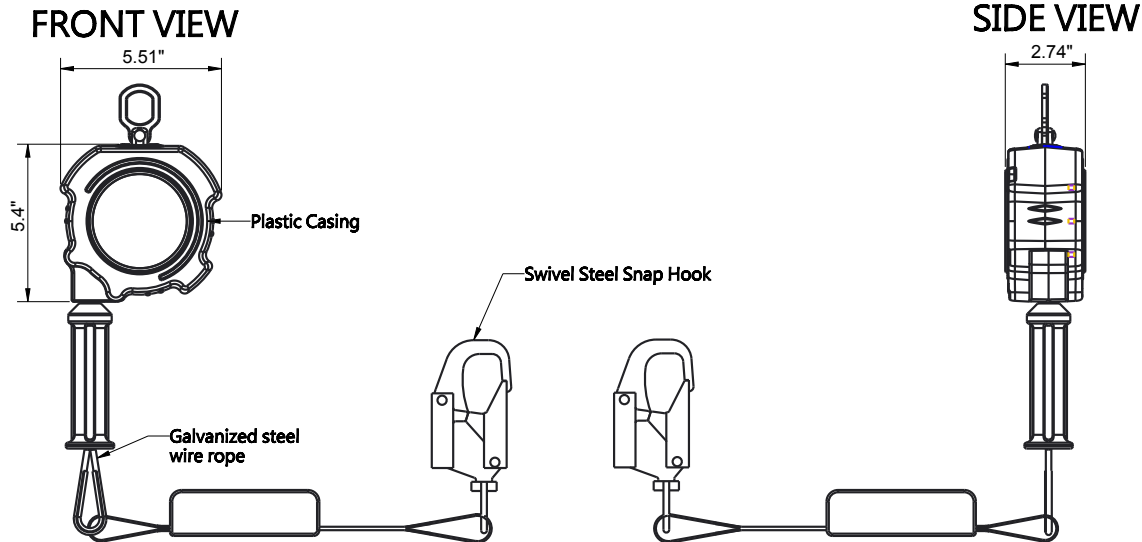

### SRD 12' Leading Edge Galvanized Cable with Small Hook

12' leading edge single retractable galvanized cable, swivel top composite housing, 3/4" load indicator hook, 1/2" carabiner included. Black housing. Meets or exceeds ANSI/ASSE Z359.14-2021 Class 2.

**LENGTH:** 12 ft.

**SIZE:** L x W x H: 28.35"x5.51"x 2.36"

**CABLE:** Material: Galvanized steel wire rope diameter of 7/32"

**USER CAPACITY:** 130-310 lbs.

**NORM:** Meets or exceeds ANSI/ASSE Z359.14-2021 Class 2